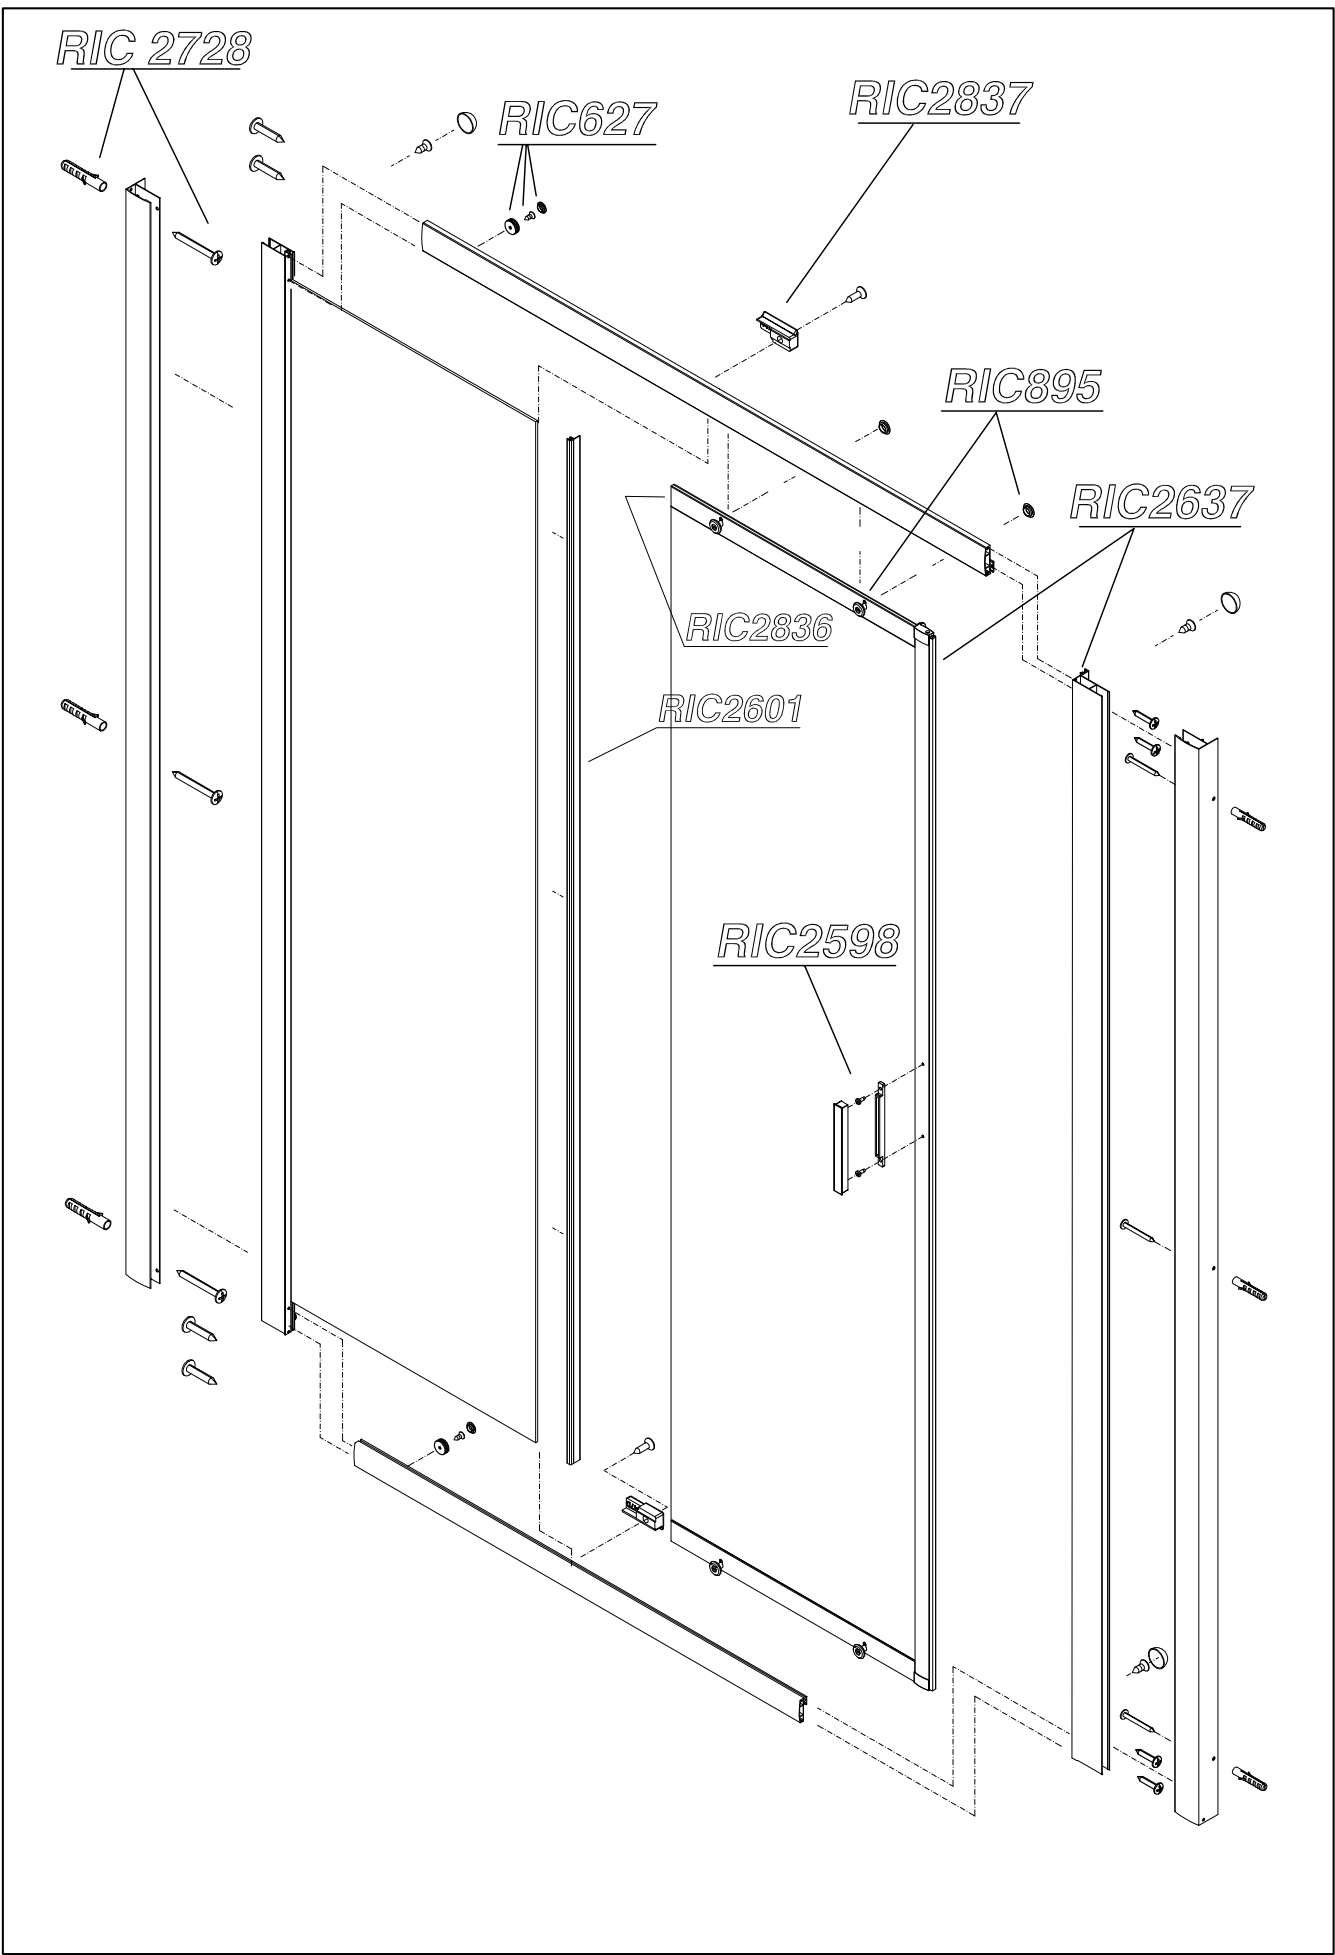

RIC 2728

RIC627

RIC2837

RIC895

RIC2637

RIC2836

RIC2601

RIC2598