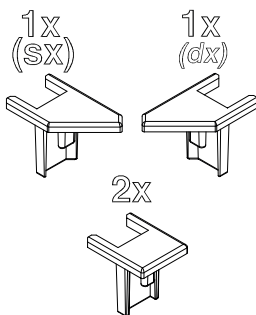

RIC2961***

RIC2959***

RIC2960***

RIC2353**

RIC2747

RIC2350

RIC1096**

RIC2957***

RIC2708***

RIC2713***

RIC2714***

RIC2351

KDM04***

RIC1799