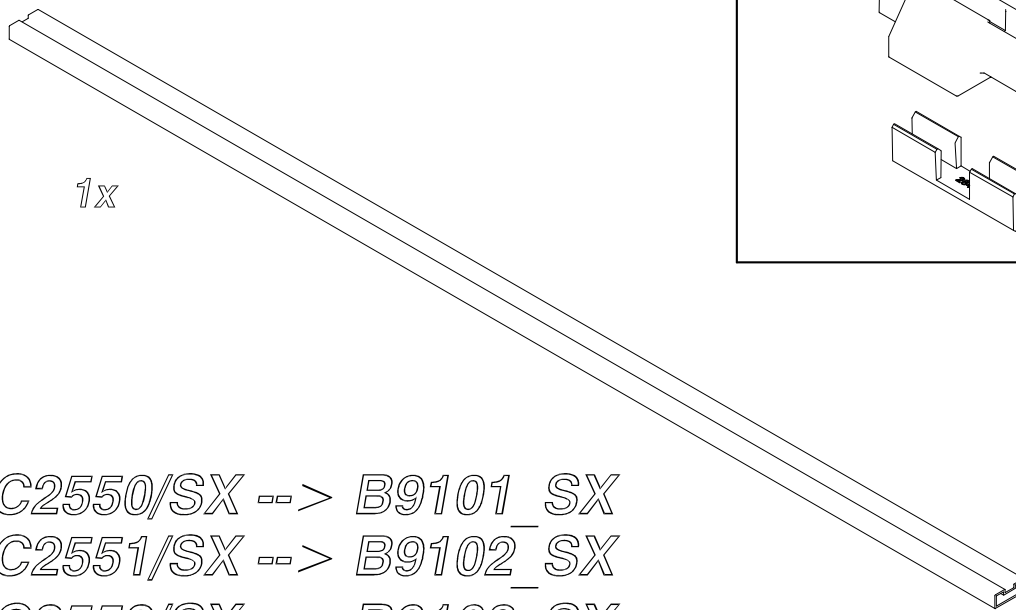

1x

RIC2550/SX --> B9101_SX
RIC2551/SX --> B9102_SX
RIC2552/SX --> B9103_SX
RIC2553/SX --> B9105_SX
RIC2554/SX --> B9107_SX

RIC2550/DX --> B9101_DX
RIC2551/DX --> B9102_DX
RIC2552/DX --> B9103_DX
RIC2553/DX --> B9105_DX
RIC2554/DX --> B9107_DX

2x

1x