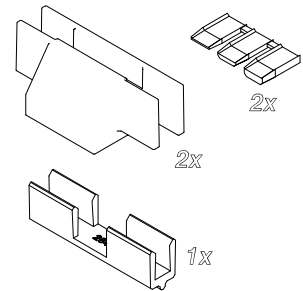

RIC2548

1x

RIC2544

1x

1x

3x

RIC2545

1x

1x

1x

RIC2570

2x

2x

1x

1x

RIC2550/SX --> B9101_SX
RIC2551/SX --> B9102_SX
RIC2552/SX --> B9103_SX
RIC2553/SX --> B9105_SX
RIC2554/SX --> B9107_SX

RIC2550/DX --> B9101_DX
RIC2551/DX --> B9102_DX
RIC2552/DX --> B9103_DX
RIC2553/DX --> B9105_DX
RIC2554/DX --> B9107_DX

2x

1x